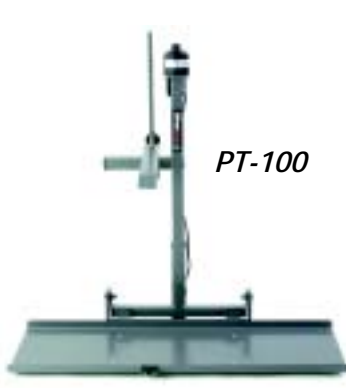

## **POWER TOTES**

Silver Star Power Tote Carriers by Pride Mobility are easy to install and operate. The PT-100 can lift your manual wheelchair with ease and the PT-150 is able to lift your small scooter or travel vehicle. These handy, lightweight lifts feature the same steel frame and quality construction as all Silver Star Lifts by Pride.

- Weigh just 47 lbs.
- Power Tote (PT-100) easily attaches to Class I hitch & lifts 100 lbs.
- Power Tote Mini (PT-150) easily attaches to Class II hitch & lifts 150 lbs.

**SilverStarLifts** ★

A Division of **Pride** Mobility Products Corp.

# POWER TOTES

Power Tote

PT-100

Power Tote Mini

PT-150